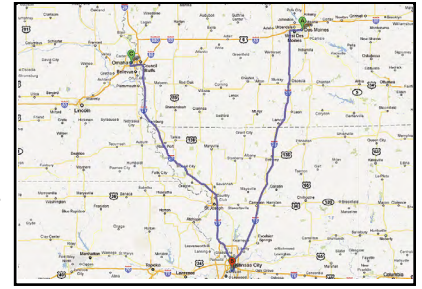

Select Registry presents a premier **SMALL RETREAT** destination...

Southmoreland on the Plaza

184 Miles from Omaha, NE
194 Miles from Des Moines, IA

116 East 46th Street - Kansas City, MO 64112

816-531-7979 - www.southmoreland.com

Southmoreland on the Plaza - An Urban Inn sets the standard for bed and breakfast hospitality and comfort. With a prime location just one and a half blocks off Kansas City's famous Country Club Plaza, enjoy the relaxing classic New England B&B ambiance with small hotel amenities moments away from dining, shopping, museums, theater and attractions.